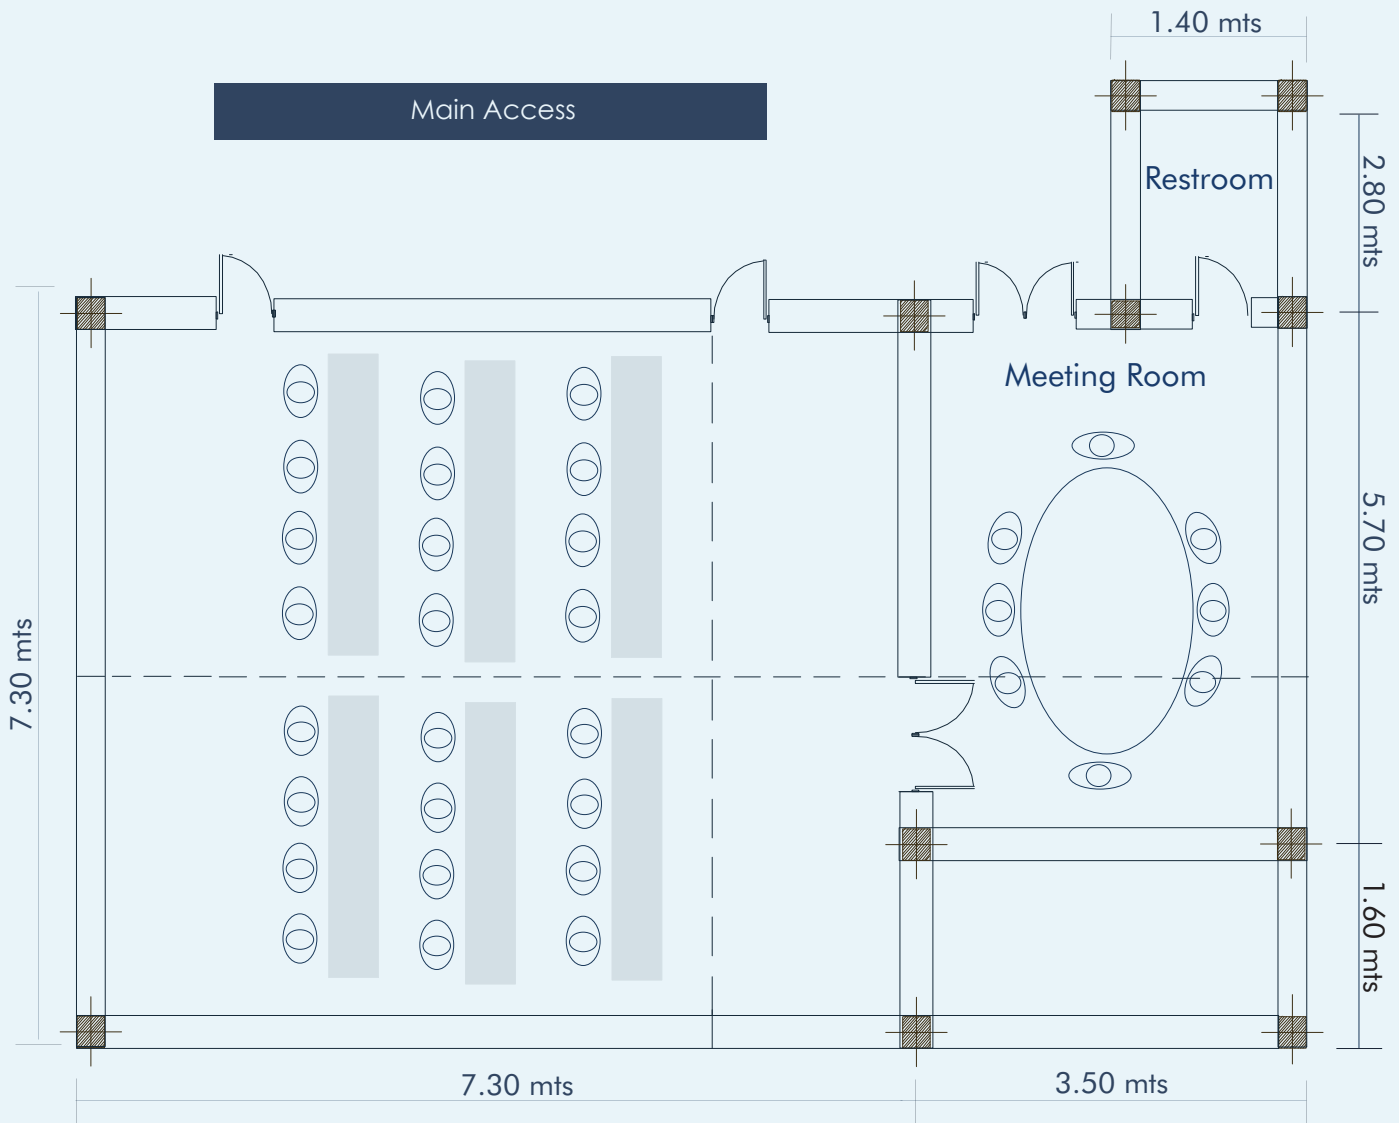

Events

TAMPICO

ALTA VISTA ROOM

Height	2.80 mts
Meeting Room Capacity	50 People

Conference Room has private adjoining bathroom.
Alta Vista Room is connected to Conference Room.
Alta Vista Room has two entrances.

Events

TAMPICO

ALTA VISTA ROOM

Height	2.80 mts
Capacity Classroom Set-up	32 People

MEETING ROOM

Height	3.10 mts
Meeting Room Capacity	8 People

Conference Room has private adjoining bathroom.
Alta Vista Room is connected to Conference Room.
Alta Vista Room has two entrances.

Events

TAMPICO

ALTA VISTA ROOM

Height	2.80 mts
Meeting Room Capacity Hollow Square Set-up	24 People

Conference Room has private adjoining bathroom.
Alta Vista Room is connected to Conference Room.
Alta Vista Room has two entrances.