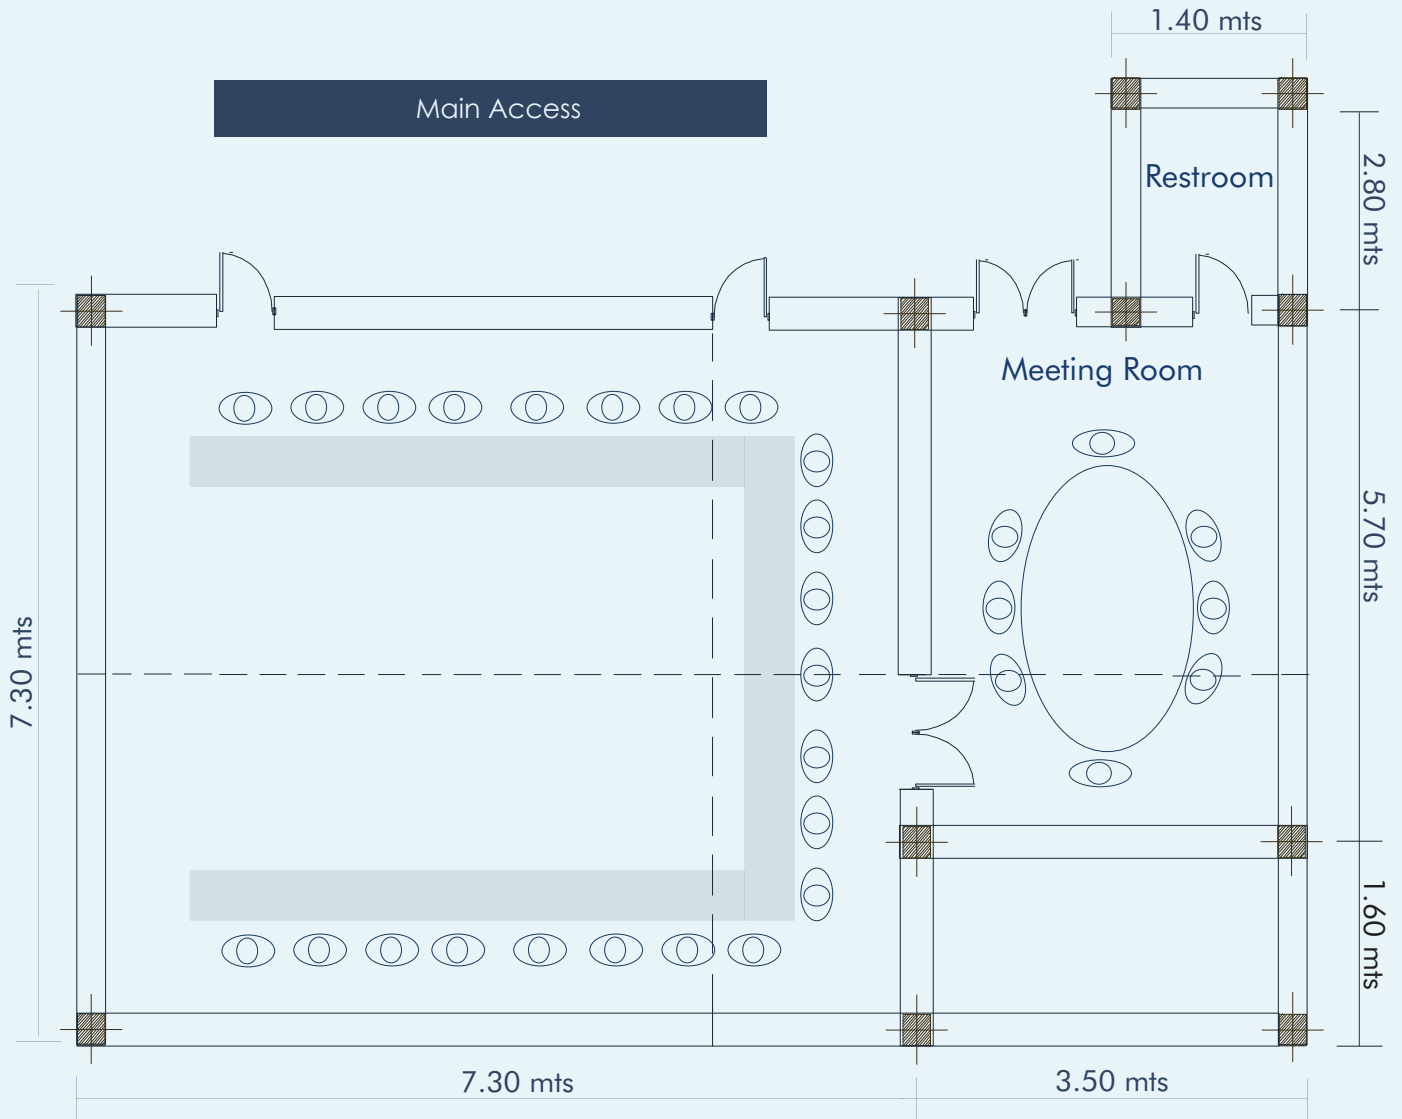

Events

TAMPICO

ALTA VISTA ROOM

Height	2.80 mts
Meeting Room Capacity	50 People

Conference Room has private adjoining bathroom.
Alta Vista Room is connected to Conference Room.
Alta Vista Room has two entrances.

Events

TAMPICO

ALTA VISTA ROOM

Height	2.80 mts
Capacity Classroom Set-up	32 People

MEETING ROOM

Height	3.10 mts
Meeting Room Capacity	8 People

Conference Room has private adjoining bathroom.
Alta Vista Room is connected to Conference Room.
Alta Vista Room has two entrances.

Events

TAMPICO

ALTA VISTA ROOM

Height	2.80 mts
Meeting Room Capacity Hollow Square Set-up	24 People

Conference Room has private adjoining bathroom.
Alta Vista Room is connected to Conference Room.
Alta Vista Room has two entrances.