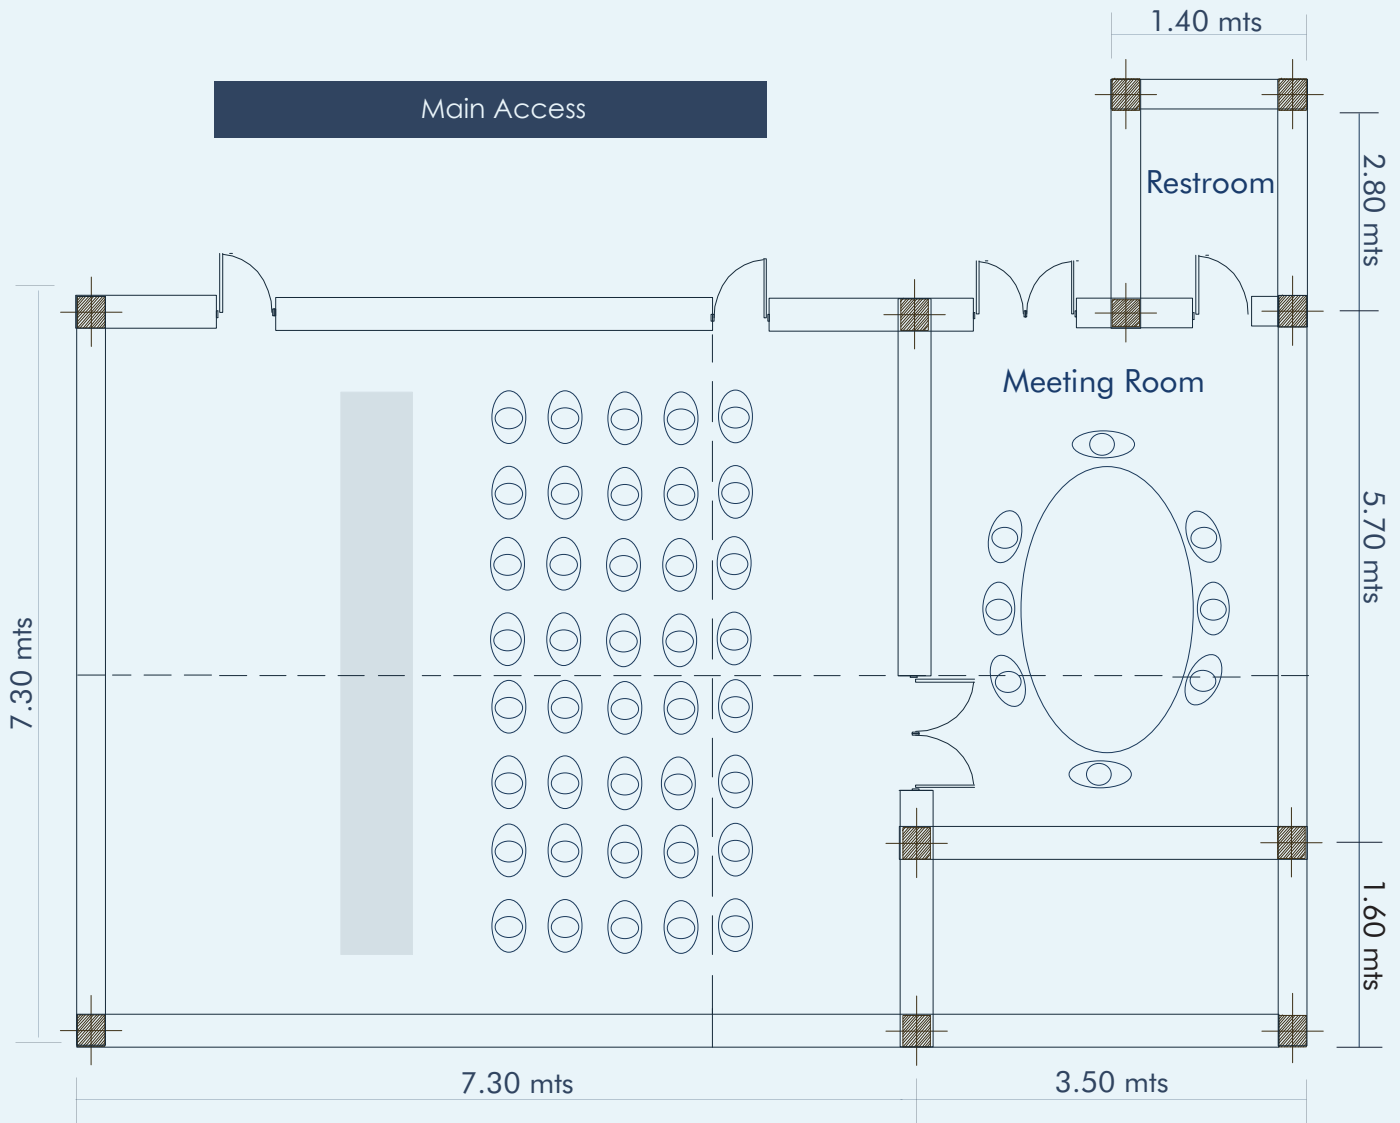

Events

TAMPICO

ALTA VISTA ROOM

Height	2.80 mts
Meeting Room Capacity	50 People

Conference Room has private adjoining bathroom.
Alta Vista Room is connected to Conference Room.
Alta Vista Room has two entrances.

Events

TAMPICO

ALTA VISTA ROOM

Height	2.80 mts
Capacity Classroom Set-up	32 People

MEETING ROOM

Height	3.10 mts
Meeting Room Capacity	8 People

Conference Room has private adjoining bathroom.
Alta Vista Room is connected to Conference Room.
Alta Vista Room has two entrances.

Events

TAMPICO

ALTA VISTA ROOM

Height	2.80 mts
Meeting Room Capacity Hollow Square Set-up	24 People

Conference Room has private adjoining bathroom.
Alta Vista Room is connected to Conference Room.
Alta Vista Room has two entrances.